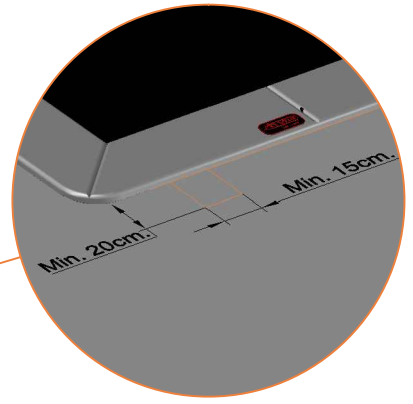

Safety net for Model 213-FL

Model 213-fl 275x190cm			
	Quantity	Part number	
Pole with sleeve for safety net	8	AVBL-213-fl-802 A	
Pole for safety net	8	AVBL-213-fl-802 B	
Clamp	8	CLAMP-TOOL-SN 213-fl	
Screw M6x30	8	M6x30	
Safety net	1	AVBL-213-fl-black or AVGR-213-fl-grey	
Straps for safety net	16	TEPL-BAND	
Closure for safety net	2	TEPL-KNOOPJE	
Fastening for safety net	4	TEPL-ELAS-C	
Screw M8	32	M8-25	
Allen key	2	ALLEN-KEY	
Wrench	2	WRENCH	

Model 213-FL /
270x195

Model 223-FL
305x225

Model 234-FL / Model 238-FL
340x240 / 300x220

Model 303-FL
520x305

1.

2.