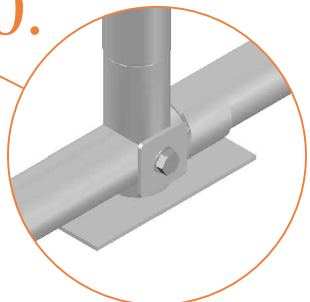

9.

TEPL-213-fl-802 / B

TEPL-213-fl-802 / B

10.
4x M8-16