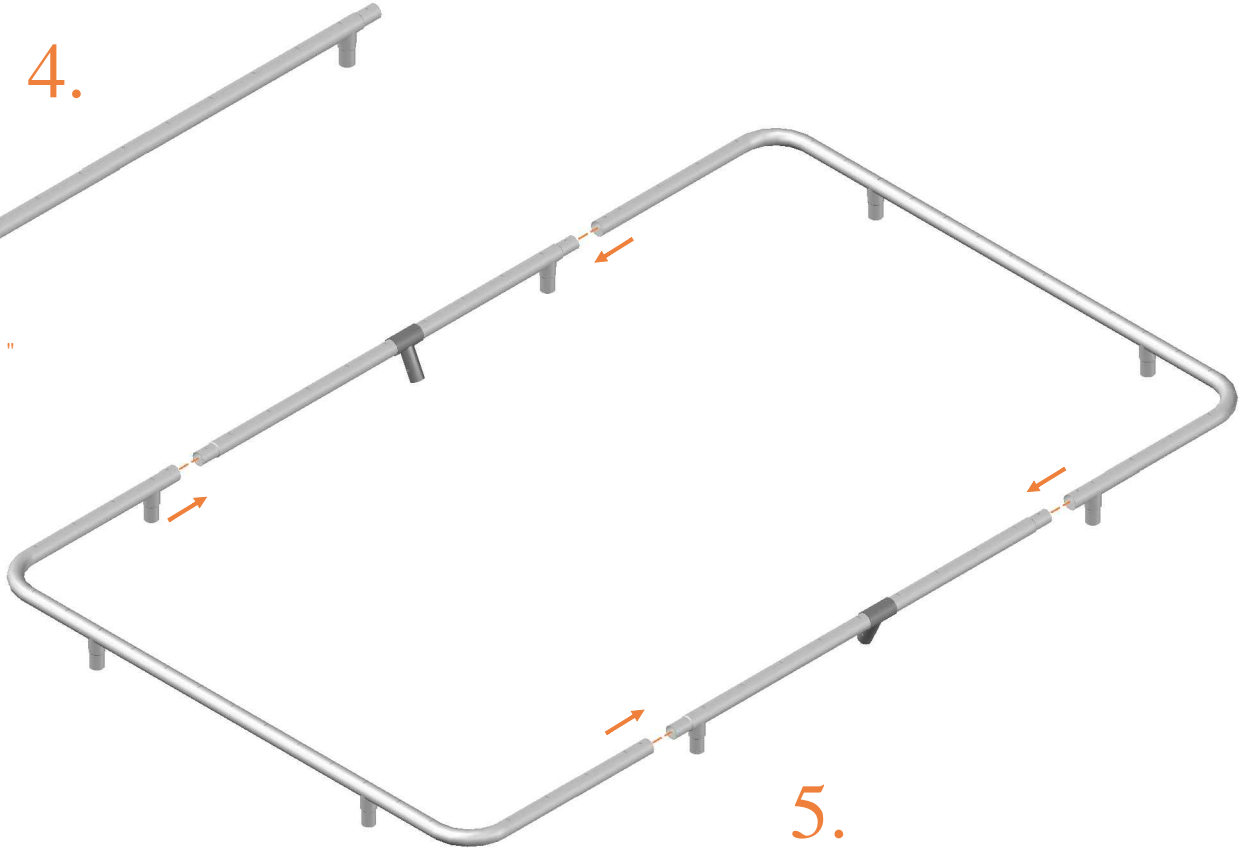

4.

T (117)

" important "

5.