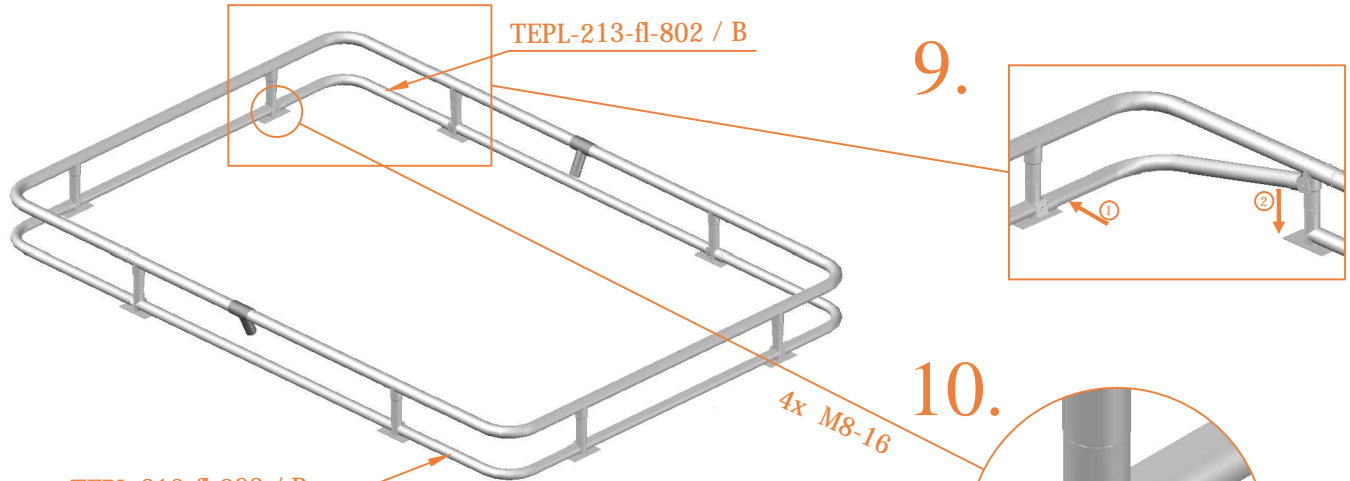

9.

TEPL-213-fl-802 / B

TEPL-213-fl-802 / B

10.
4x M8-16

2213-121 / A

11.

2213-121 / A