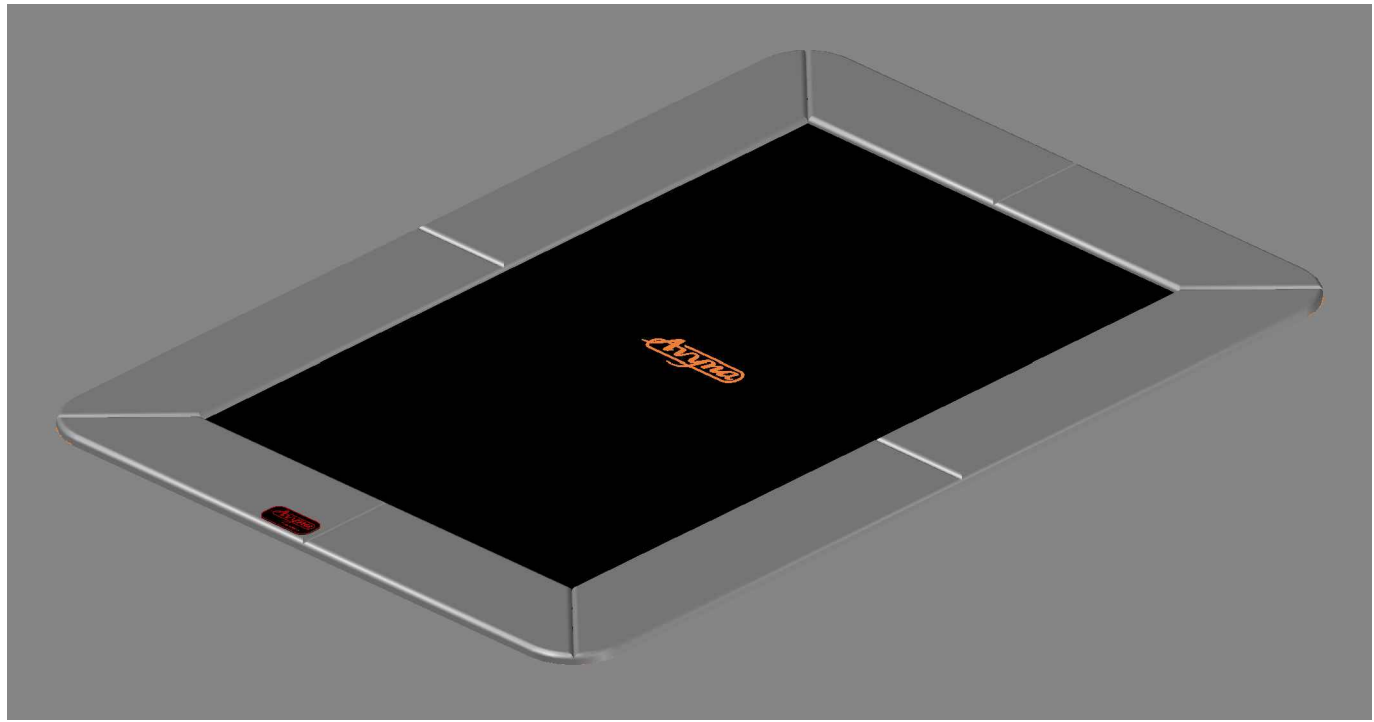

Model 213-FL

Avyna

Rectangular Trampolines

Assembly manual

Model 213-FL
270x195

Model 223-FL
305x225

Model 234-FL / Model 238-FL
340x240 / 300x220

Model 303-FL
520x305

Model 213-FL

	Model 213-FL 275x190 cm		
	Quantity	Part number	
Jumping mat	1	TEPL-213-fl-222	
Galvanized spring L=175mm, Ø3.2mm	46	TEPL-200-211/C (red cap)	
Galvanized spring L=175mm, Ø3.8mm	10	TEPL-200-211/C (green cap)	
Safety pad	1	AVBL-213-333-fl-black or AVGR-213-333-fl-grey	
K-tube	2	TEPL-213-fl-1141	
L-tube	2	TEPL-213-fl-1142	
H-tube	2	TEPL-213-fl-1152	
H-tube	2	TEPL-213-fl-1151	
Allen key	2	ALLEN KEY	
Screw M6	4	090-M6-45	
Screw M8	8	090-M8-16	
Wrench	1	WRENCH	
Fastener for safety pad (Attached to pad already)	20	TEPL-ELAS-B	
Plastic plate	2	2213-121 / A	
Plastic plate	2	2213-121 / B	