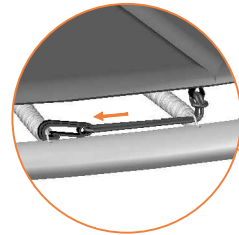

TEPL-ELAS-D