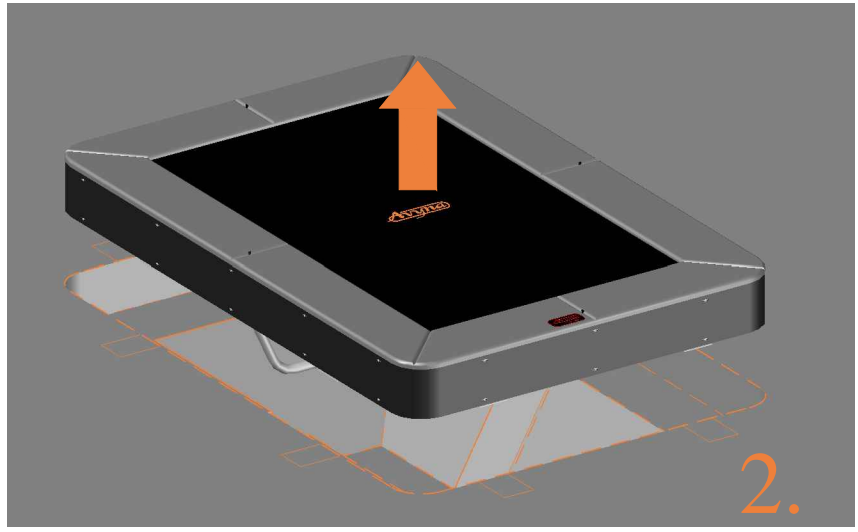

Safety net for Model 213-FL

Model 213-fl 275x190cm			
	Quantity	Part number	
Pole with sleeve for safety net	8	AVBL-213-fl-802 A	
Pole for safety net	8	AVBL-213-fl-802 B	
Clamp	8	CLAMP-TOOL-SN 213-fl	
Screw M6x30	8	M6x30	
Safety net	1	AVBL-213-fl-black or AVGR-213-fl-grey	
Straps for safety net	16	TEPL-BAND	
Closure for safety net	2	TEPL-KNOOPJE	
Fastening for safety net	4	TEPL-ELAS-C	
Screw M8	32	M8-25	
Allen key	2	ALLEN-KEY	
Wrench	2	WRENCH	

Model 213-FL /
270x195

Model 223-FL
305x225

Model 234-FL / Model 238-FL
340x240 / 300x220

Model 303-FL
520x305

1.

2.