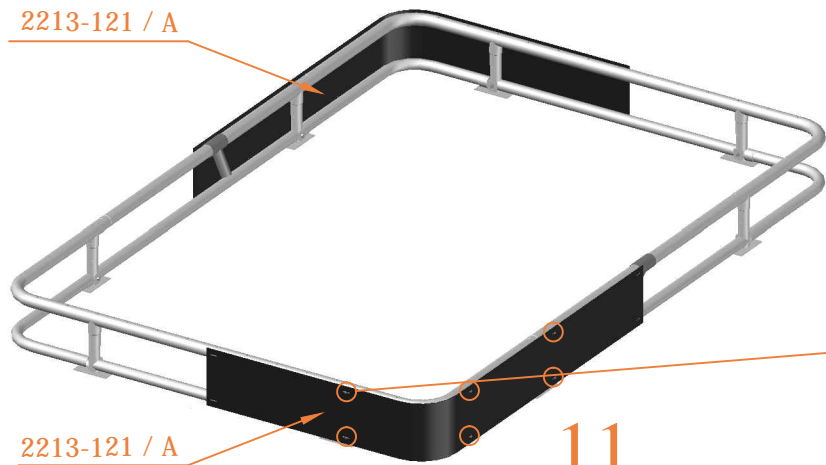

2213-121 / A